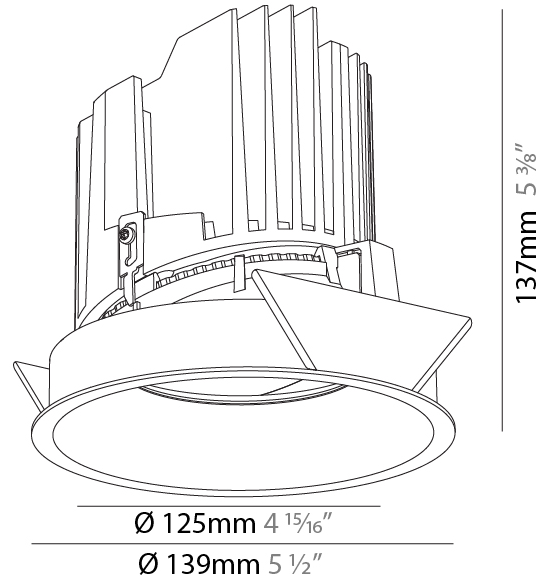

GENERAL

Series: Bioniq
 Subseries: Bioniq Round Semi Adjustable
 Brand: Prolicht
 Division: Architectural
 Mounting Type: Recessed
 Mounting Location: Ceiling
 Subcategory: Downlight

PHYSICAL

Shape: Round
 Diameter (mm): 107
 Diameter (in): 4 3/16
 Height (mm): 112
 Height (in): 4 7/16
 Ceiling Thickness (mm): 10 / 12.5 / 15
 Ceiling Thickness (in): 3/8 or 1/2 or 9/16
 Min. Recessing Depth (mm): 130
 Min. Recessing Depth (in): 5 1/8
 Light Distribution: Adjustable / Downlight
 Weight (kg): 0.488
 Weight (lbs): 1.08
 Fixture Finish: SSR / BKV / CWI / CRY / HAB / UFT / ITA / RUA / FTG / MYG / LOD / PUS / FRO / FUP / KIA / POP / BLS / SPG / MEY / GOH / GUM / CHC / COM / ABZ / JAG / OBR / MOS / ROR
 Fixture Material: Aluminum Die Cast
 Cut-out Measurements: 98mm / 3 7/8"

GENERAL

Series: Bioniq
 Subseries: Bioniq Round Semi Adjustable
 Brand: Prolight
 Division: Architectural
 Mounting Type: Recessed
 Mounting Location: Ceiling
 Subcategory: Downlight

PHYSICAL

Shape: Round
 Diameter (mm): 139
 Diameter (in): 5 1/2
 Height (mm): 137
 Height (in): 5 3/8
 Ceiling Thickness (mm): 10 / 12.5 / 15
 Ceiling Thickness (in): 3/8 or 1/2 or 9/16
 Min. Recessing Depth (mm): 150
 Min. Recessing Depth (in): 5 7/8
 Light Distribution: Adjustable / Downlight
 Weight (kg): 0.814
 Weight (lbs): 1.79
 Fixture Finish: SSR / BKV / CWI / CRY / HAB / UFT / ITA / RUA / FTG / MYG / LOD / PUS / FRO / FUP / KIA / POP / BLS / SPG / MEY / GOH / GUM / CHC / COM / ABZ / JAG / OBR / MOS / ROR
 Fixture Material: Aluminum Die Cast
 Cut-out Measurements: 130mm / 5 1/8"

OPTICAL

Reflector°: 10
 Adjustability: Rotational 355°; Tilt 10°

RATINGS AND CERTIFICATIONS

Certified By: Certified for North American Standards
 IP rating: IP20

BIONIQ ROUND SEMI ADJUSTABLE RECESSED

A35299-