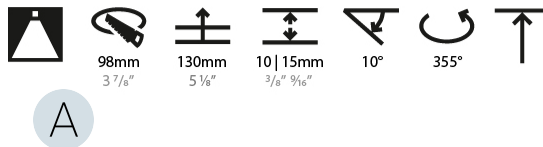

OPTICAL

Reflector°: 10
 Adjustability: Rotational 355°; Tilt 10°

RATINGS AND CERTIFICATIONS

Certified By: Certified for North American Standards
 IP rating: IP20

112mm 4 7/16"

Ø 95mm 3 3/4"

Ø 107mm 4 3/16"

BIONIQ ROUND SEMI ADJUSTABLE RECESSED